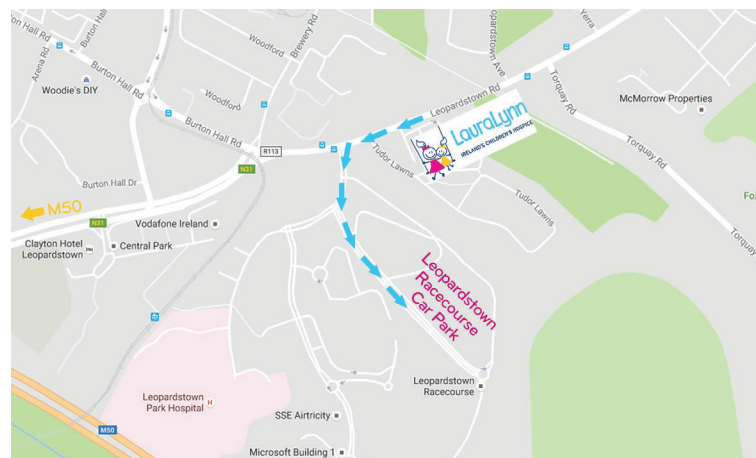

PLEASE JOIN US IN MAKING SOME MAGICAL CHRISTMAS MEMORIES

**LAURALYNN CHILDREN'S HOSPICE,
LEOPARDSTOWN ROAD, FOXROCK, DUBLIN 18
PARKING AT LEOPARDSTOWN RACECOURSE**

DIRECTIONS TO LEOPARDSTOWN RACECOURSE

DRIVING VIA THE M50-SOUTHBOUND

TAKE EXIT 14 OFF THE M50, TRAVEL STRAIGHT THROUGH THE FIRST ROUNDABOUT AT TOP OF RAMP. CONTINUE STRAIGHT DOWN THROUGH TRAFFIC LIGHTS. AT THE NEXT ROUNDABOUT TAKE THE THIRD EXIT ONTO LEOPARDSTOWN ROAD R113, AND TAKE THE FIRST RIGHT TO ENTER LEOPARDSTOWN RACECOURSE.

DRIVING VIA THE M50-NORTHBOUND

TAKE EXIT 15 OFF THE M50 AND CROSS THE FLYOVER, FOLLOWING THE SIGNS FOR LEOPARDSTOWN RACECOURSE.

FROM DUBLIN CITY CENTRE

TAKE THE N11 (STILLORGAN DUAL CARRIAGEWAY) HEADING TOWARDS THE SOUTHEAST, PAST STILLORGAN. TURN RIGHT AT WHITE'S CROSS, AT TRAFFIC LIGHTS ONTO LEOPARDSTOWN ROAD R113, SIGNPOSTED LEOPARDSTOWN. CONTINUE STRAIGHT AND LEOPARDSTOWN RACECOURSE ENTRANCE IS ON THE LEFT JUST BEFORE THE TRAFFIC LIGHTS IN FRONT OF THE ROUNDABOUT.